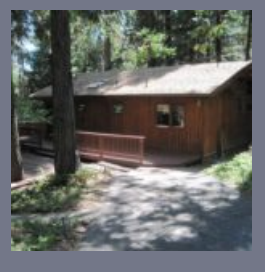

Area: Pollock Pines

6194 Speckled Road, Pollock Pines

Address: 6194 Speckled Road Pollock Pines, California 95726

Rent: $1300.00

Bedrooms: 2

Bathrooms: 2

Area: Pollock Pines

This 2 bedroom 2 bath Lindahl Cedar home is in a very private setting and is located close to Sly Park Lake. The single level home has approximately 1000 square feet with a fireplace that has a propane insert. There is a large deck, as well. Storage and the laundry facilities are underneath the home. The refrigerator, washer and dryer are included. If the refrigerator,...