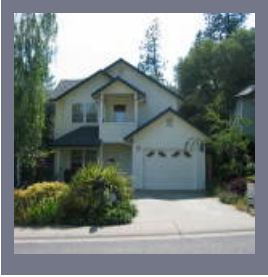

This 3 bedroom 2 bath Victorian style home has approximately 2500 square feet and has been remodeled. The two-story home has a large basement and storage area as well. There is electric heat throughout and a fireplace, laminate floors, an inside laundry room, and the refrigerator, washer, and dryer are included. One bedroom and a bath are located on the main level with 2 bedrooms...

5200 Cedarwood Lane, Placerville

Address: 5200 Cedarwood Lane Placerville, California 95667

Rent: \$1250.00

Bedrooms: 3/4

Bathrooms: 2

Area: Placerville

This is a 3+ bedroom 2 bath chalet style home with 1+ bedrooms upstairs and two bedrooms downstairs. With approximately 1400 square feet there is an inside laundry area, electric forced air heat and a/c, and a fireplace. A refrigerator is included and this two story home is situated on .49 acres. The home will be available approximately 11/15/17. \$1250/mo. \$1750/sec. Renters insurance is required.

2548 Golden Eagle Drive, Placerville

Address: 2548 Golden Eagle Drive
Placerville, California 95667

Rent: \$1450.00

Bedrooms: 3

Bathrooms: 2.5

Area: Placerville

This is a 3 bedroom 2.5 bath home with a single car garage that is located close to town. With approximately 1252 square feet the two stories feature propane heat and A/C and fenced back and side yards. All of the bedrooms are located on the upper level. The owners prefer no pets and the home will be available 12/01/17.
\$1450/mo. \$1950/sec. Renters insurance is...