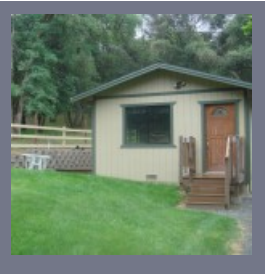

Area: Lotus

Clark Mountain Road, Lotus

Address: Clark Mountain Road Placerville, California 95667

Rent: $875.00 (Water is included)

Bedrooms: One

Bathrooms: One

Area: Lotus

Lease Terms: Month to month rental agreement.

This charming 1 bedroom 1 bathroom country cottage has approximately 600 square feet and sits among beautifully landscaped rolling hills and horse corrals. The home shares the gated property with another home and has propane heat, an evaporative cooler, a refrigerator, and a washer and a dryer. Electricity is billed to the tenant by the owner at .35pkw. Water is supplied by a shared well. ...