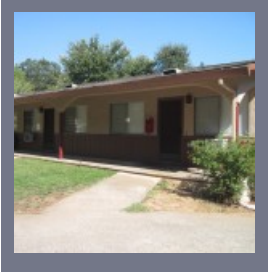

2735 #4 Woodridge Court, Placerville

Address: 2735 Woodridge Court
Placerville, California 95667

Rent: $775.00(Water, sewer, garbage are included in the rent)

Bedrooms: One

Bathrooms: One

Area: Placerville

Lease Terms: 12 Month Lease.

This is a one bedroom one bath unit that is approximately 550 square feet. This ground level unit and a refrigerator is provided. There is electric ceiling heat and a wall mounted a/c unit. A coin operated laundry facility is provided and is located behind the units. There is also a small storage area located in the laundry room for each unit. The parking is...