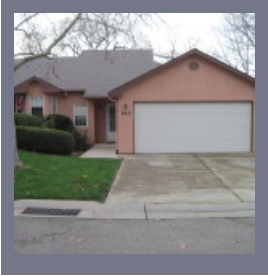

Area: Camino

2261 A Harvest Lane, Camino

Address: 2261 Harvest Lane Camino, California 95709

Rent: 1150.00 (Water is included in the rent)

Bedrooms: One

Bathrooms: One

Area: Camino

This one bedroom one bath unit shares 2 acres with a great local view on an apple ranch in Camino. With approximately 900 square feet of living space the unit is located underneath the main home on the property. The refrigerator, washer, and dryer are included and there is a propane free standing stove for heat. There is an inside laundry area, a large kitchen,...

This two-story 3 bedroom 2.5 bath home has approximately 1886 square feet, comes with a double car garage and does share the property with another home. All 3 bedrooms are located on the upper level of the home with 2 baths. The kitchen and a large living room and bonus room are located on the lower level. A large laundry room with a washer and...

This 3 bedroom 2 bath Victorian style home has approximately 2500 square feet and has been remodeled. The two-story home has a large basement and storage area as well. There is electric heat throughout and a fireplace, laminate floors, an inside laundry room, and the refrigerator, washer, and dryer are included. One bedroom and a bath are located on the main level with 2 bedrooms...

5200 Cedarwood Lane, Placerville

Address: 5200 Cedarwood Lane Placerville, California 95667

Rent: \$1250.00

Bedrooms: 3/4

Bathrooms: 2

Area: Placerville

This is a 3+ bedroom 2 bath chalet style home with 1+ bedrooms upstairs and two bedrooms downstairs. With approximately 1400 square feet there is an inside laundry area, electric forced air heat and a/c, and a fireplace. A refrigerator is included and this two story home is situated on .49 acres. The home will be available approximately 11/15/17. \$1250/mo. \$1750/sec. Renters insurance is required.