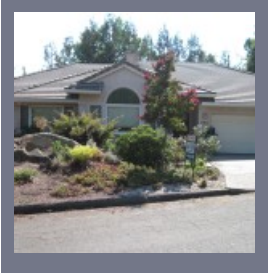

Area: Camino

2261 A Harvest Lane, Camino

Address: 2261 Harvest Lane Camino, California 95709

Rent: 1150.00 (Water is included in the rent)

Bedrooms: One

Bathrooms: One

Area: Camino

This one bedroom one bath unit shares 2 acres with a great local view on an apple ranch in Camino. With approximately 900 square feet of living space the unit is located underneath the main home on the property. The refrigerator, washer, and dryer are included and there is a propane free standing stove for heat. There is an inside laundry area, a large kitchen,...

This two-story 3 bedroom 2.5 bath home has approximately 1886 square feet, comes with a double car garage and does share the property with another home. All 3 bedrooms are located on the upper level of the home with 2 baths. The kitchen and a large living room and bonus room are located on the lower level. A large laundry room with a washer and...

5200 Cedarwood Lane, Placerville

Address: 5200 Cedarwood Lane Placerville, California 95667

Rent: \$1250.00

Bedrooms: 3/4

Bathrooms: 2

Area: Placerville

This is a 3+ bedroom 2 bath chalet style home with 1+ bedrooms upstairs and two bedrooms downstairs. With approximately 1400 square feet there is an inside laundry area, electric forced air heat and a/c, and a fireplace. A refrigerator is included and this two story home is situated on .49 acres. The home will be available approximately 11/15/17. \$1250/mo. \$1750/sec. Renters insurance is required.

2548 Golden Eagle Drive, Placerville

Address: 2548 Golden Eagle Drive
Placerville, California 95667

Rent: \$1450.00

Bedrooms: 3

Bathrooms: 2.5

Area: Placerville

This is a 3 bedroom 2.5 bath home with a single car garage that is located close to town. With approximately 1252 square feet the two stories feature propane heat and A/C and fenced back and side yards. All of the bedrooms are located on the upper level. The owners prefer no pets and the home will be available 12/01/17.
\$1450/mo. \$1950/sec. Renters insurance is...