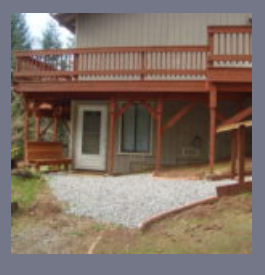

This is a single level 3 bedroom 2.5 bath manufactured home with a 3 car garage. The home is approximately 2800 square feet and has a large master suite and a gourmet kitchen. There are 9 foot ceilings, granite counter tops, and a formal dining room. There is propane heat and a/c throughout. The refrigerator, water/sewer, and trash are included in the rent. The...

Area: Cameron Park

3081 #4 Garden Circle, Cameron Park

Address: 3081 Garden Circle
Cameron Park, California 95682

Rent: \$1150.00

Bedrooms: 2

Bathrooms: One

Area: Cameron Park

This is a completely redone upper level unit with 2 bedrooms and one bath and approximately 900 square feet of living space. There is a large living room, propane heat and a wall a/c, and it comes with a refrigerator. There are also new paint, new windows and new laminate floors. A coin operated laundry room is located on the premises. At least one designated...

This 3 bedroom 2 bath two story home is located in the Gold Ridge Forest subdivision in Pollock Pines and contains approximately 1500 square feet. There is forced air propane heat, an inside laundry room and a large back deck that backs up to a large green belt area. The large 2 car detached garage also contains a full bath and a kitchenette. There is...