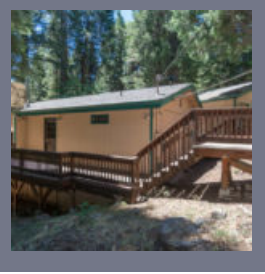

Area: Pollock Pines

3196 Gold Ridge Trail, Pollock Pines

Address: 3196 Gold Ridge Trail Pollock Pines, California 95726

Rent: $1750.00

Bedrooms: 3

Bathrooms: 2

Area: Pollock Pines

Lease Terms: 12 Month Lease.

This 3 bedroom 2 bath two story home is located in the Gold Ridge Forest subdivision in Pollock Pines and contains approximately 1500 square feet. There is forced air propane heat, an inside laundry room and a large back deck that backs up to a large green belt area. The large 2 car detached garage also contains a full bath and a kitchenette. There is...