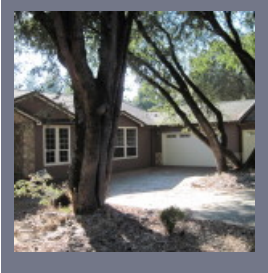

Area: Somerset

2031 Candlelight Drive, Somerset

Address: 2031 Candlelight Court
Somerset, California 95684

Rent: \$1900.00 (Water/sewer and trash are included)

Bedrooms: 3

Bathrooms: 2.5

Area: Somerset

Lease Terms: 12 Month Lease

This is a single level 3 bedroom 2.5 bath manufactured home with a 3 car garage. The home is approximately 2800 square feet and has a large master suite and a gourmet kitchen. There are 9 foot ceilings, granite counter tops, and a formal dining room. There is propane heat and a/c throughout. The refrigerator, water/sewer, and trash are included in the rent. The...

Area: Cameron Park

3081 #4 Garden Circle, Cameron Park

Address: 3081 Garden Circle
Cameron Park, California 95682

Rent: \$1150.00

Bedrooms: 2

Bathrooms: One

Area: Cameron Park

This is a completely redone upper level unit with 2 bedrooms and one bath and approximately 900 square feet of living space. There is a large living room, propane heat and a wall a/c, and it comes with a refrigerator. There are also new paint, new windows and new laminate floors. A coin operated laundry room is located on the premises. At least one designated...

This 3 bedroom 2 bath two story home is located in the Gold Ridge Forest subdivision in Pollock Pines and contains approximately 1500 square feet. There is forced air propane heat, an inside laundry room and a large back deck that backs up to a large green belt area. The large 2 car detached garage also contains a full bath and a kitchenette. There is...